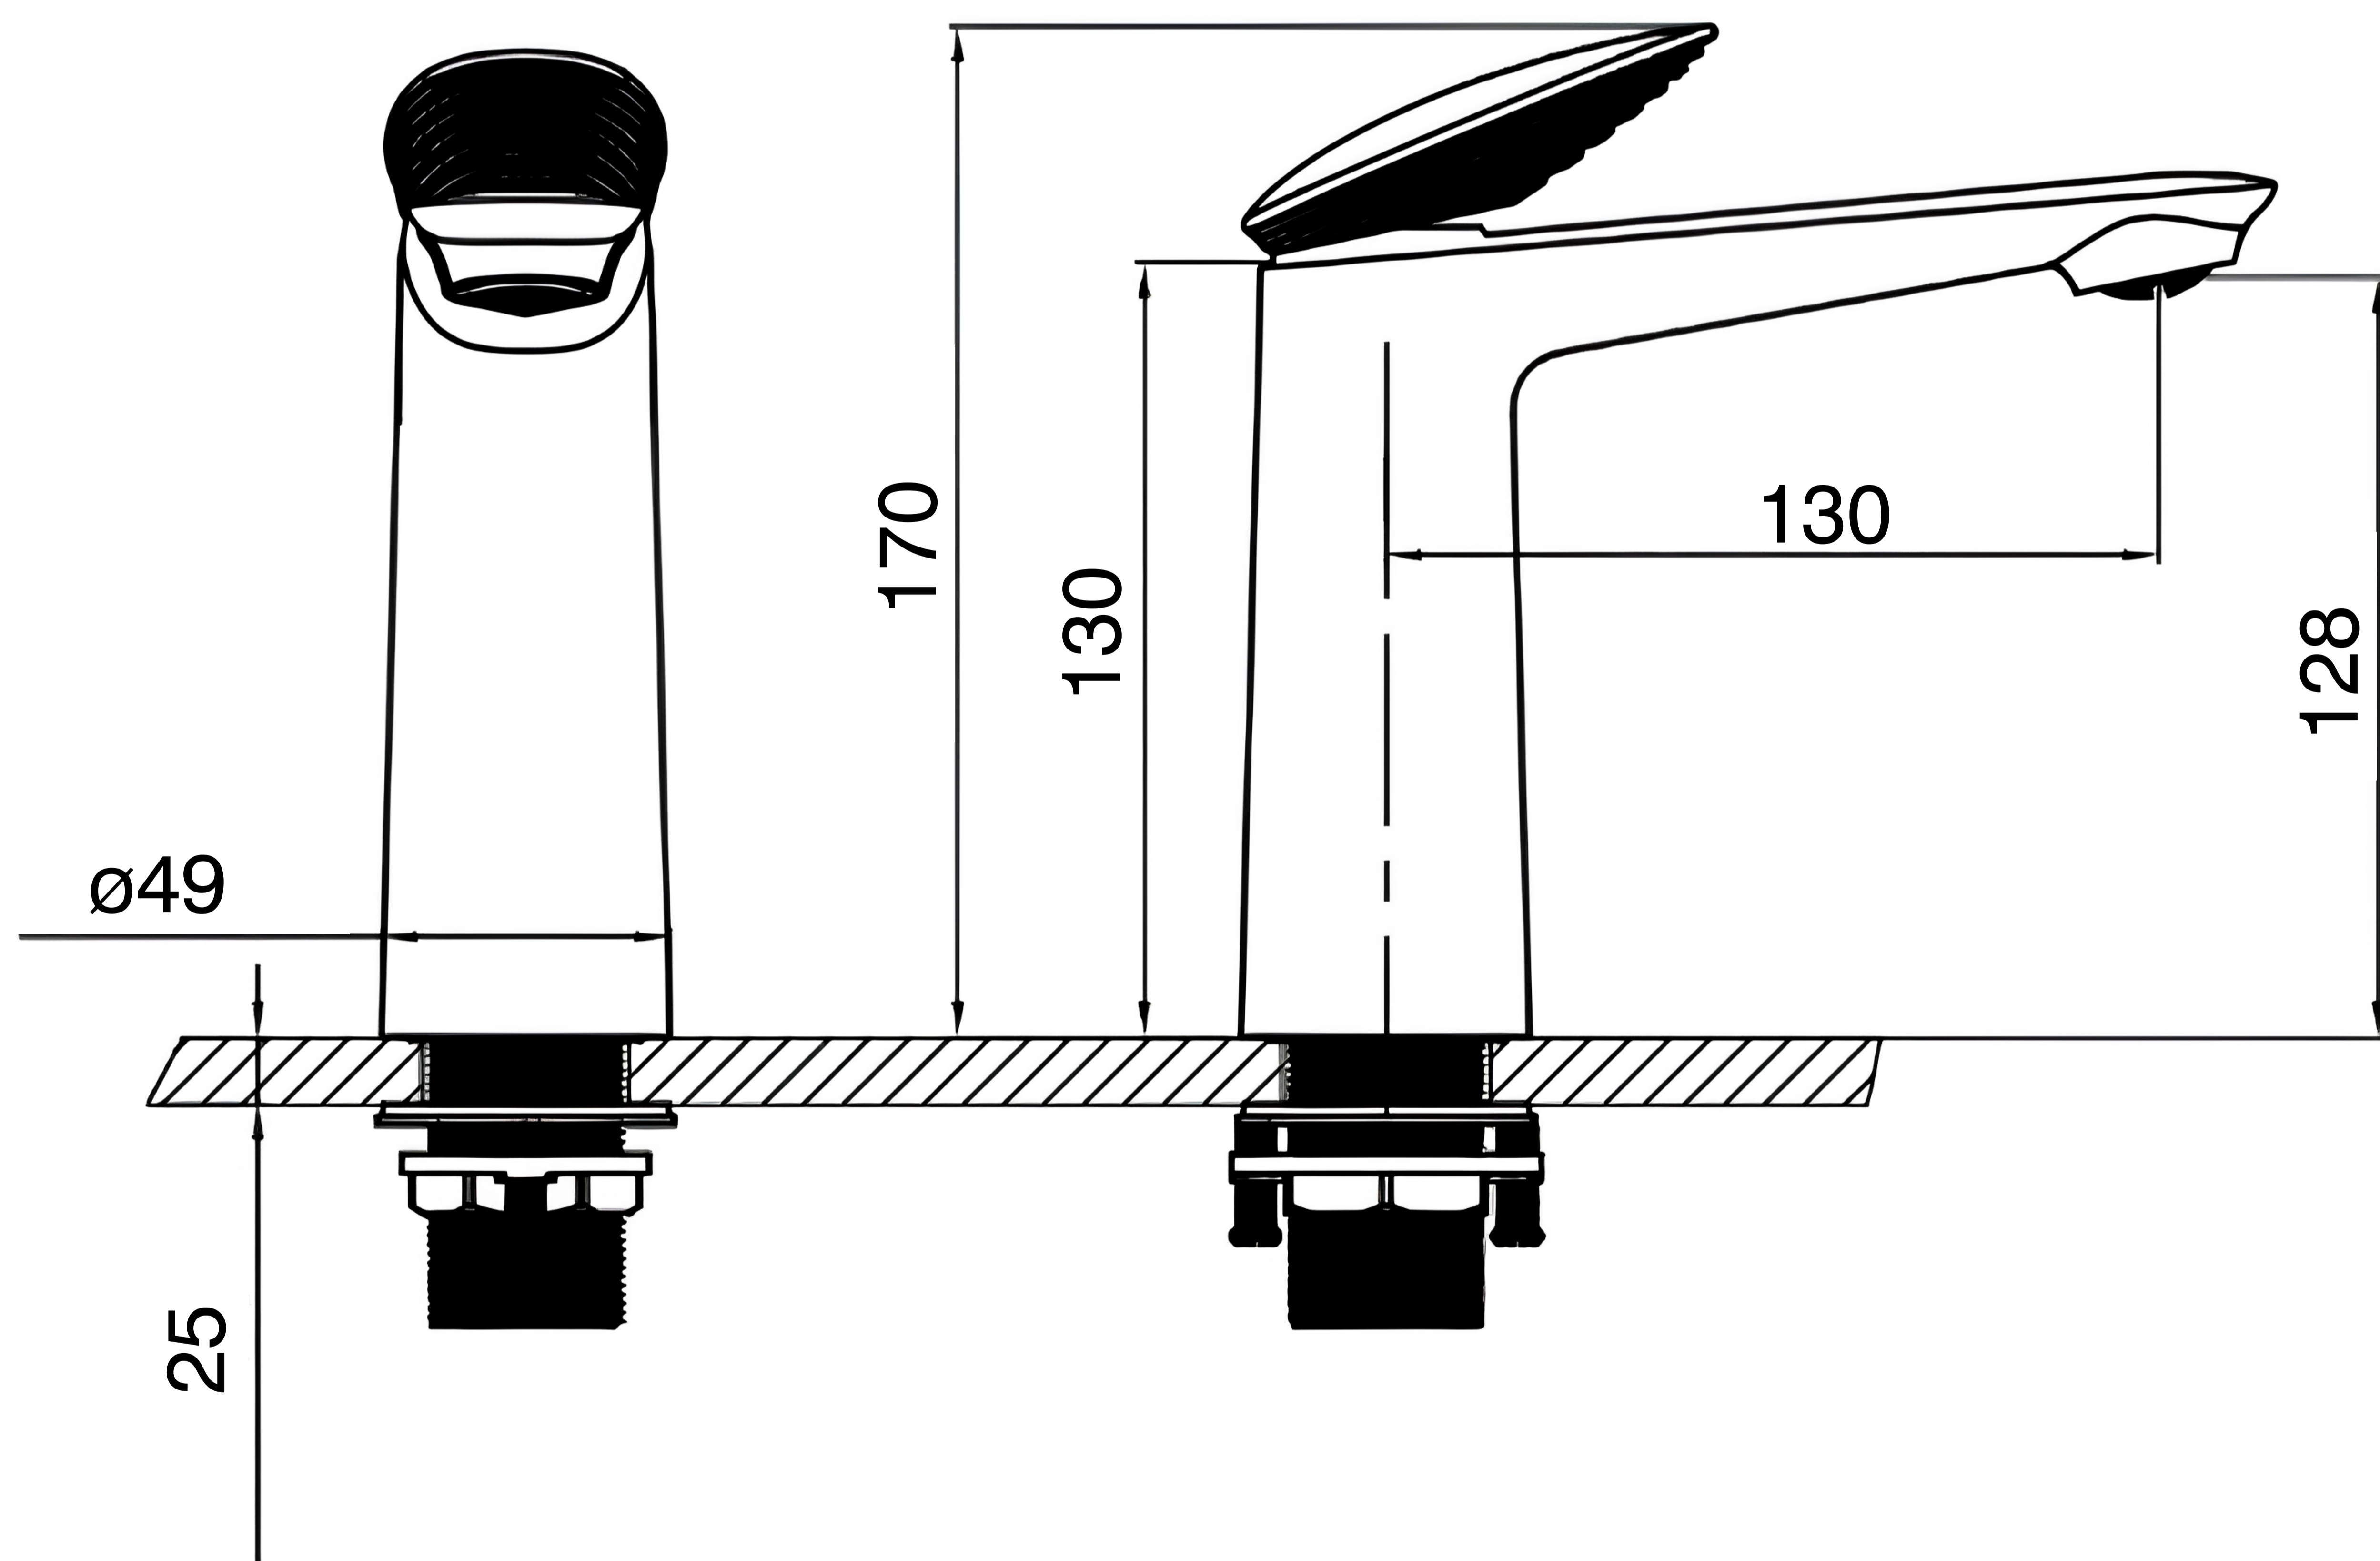

## Brass Basin Mixer

Product Code : 2611

Technical Drawing

All dimension are in **mm**